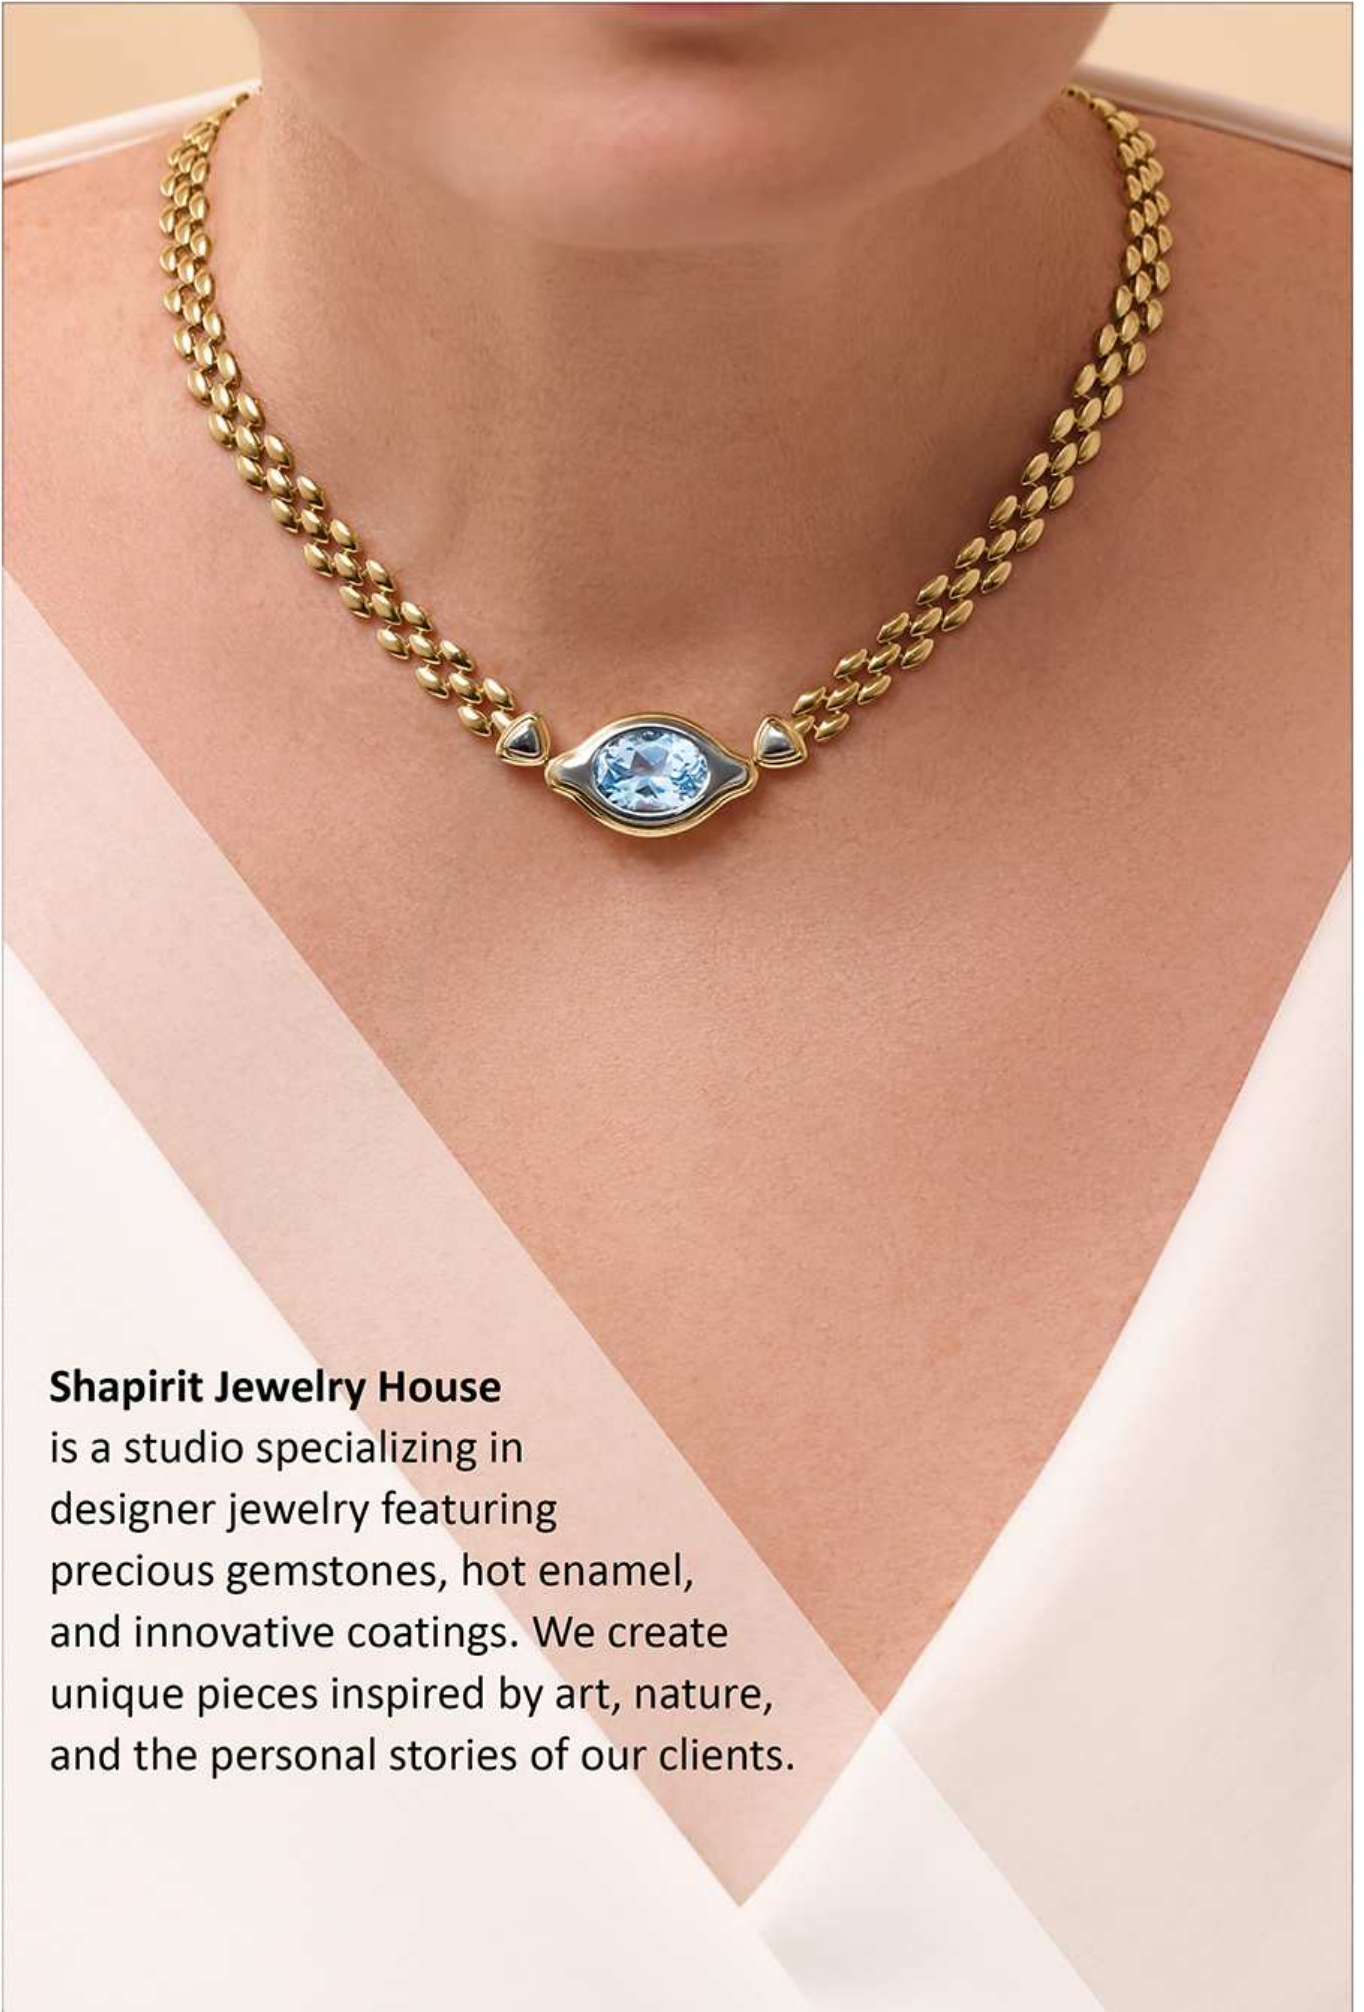

## CATALOG 2024

*We bring your jewelry dreams to life.*

**Shapirit Jewelry House**

is a studio specializing in designer jewelry featuring precious gemstones, hot enamel, and innovative coatings. We create unique pieces inspired by art, nature, and the personal stories of our clients.